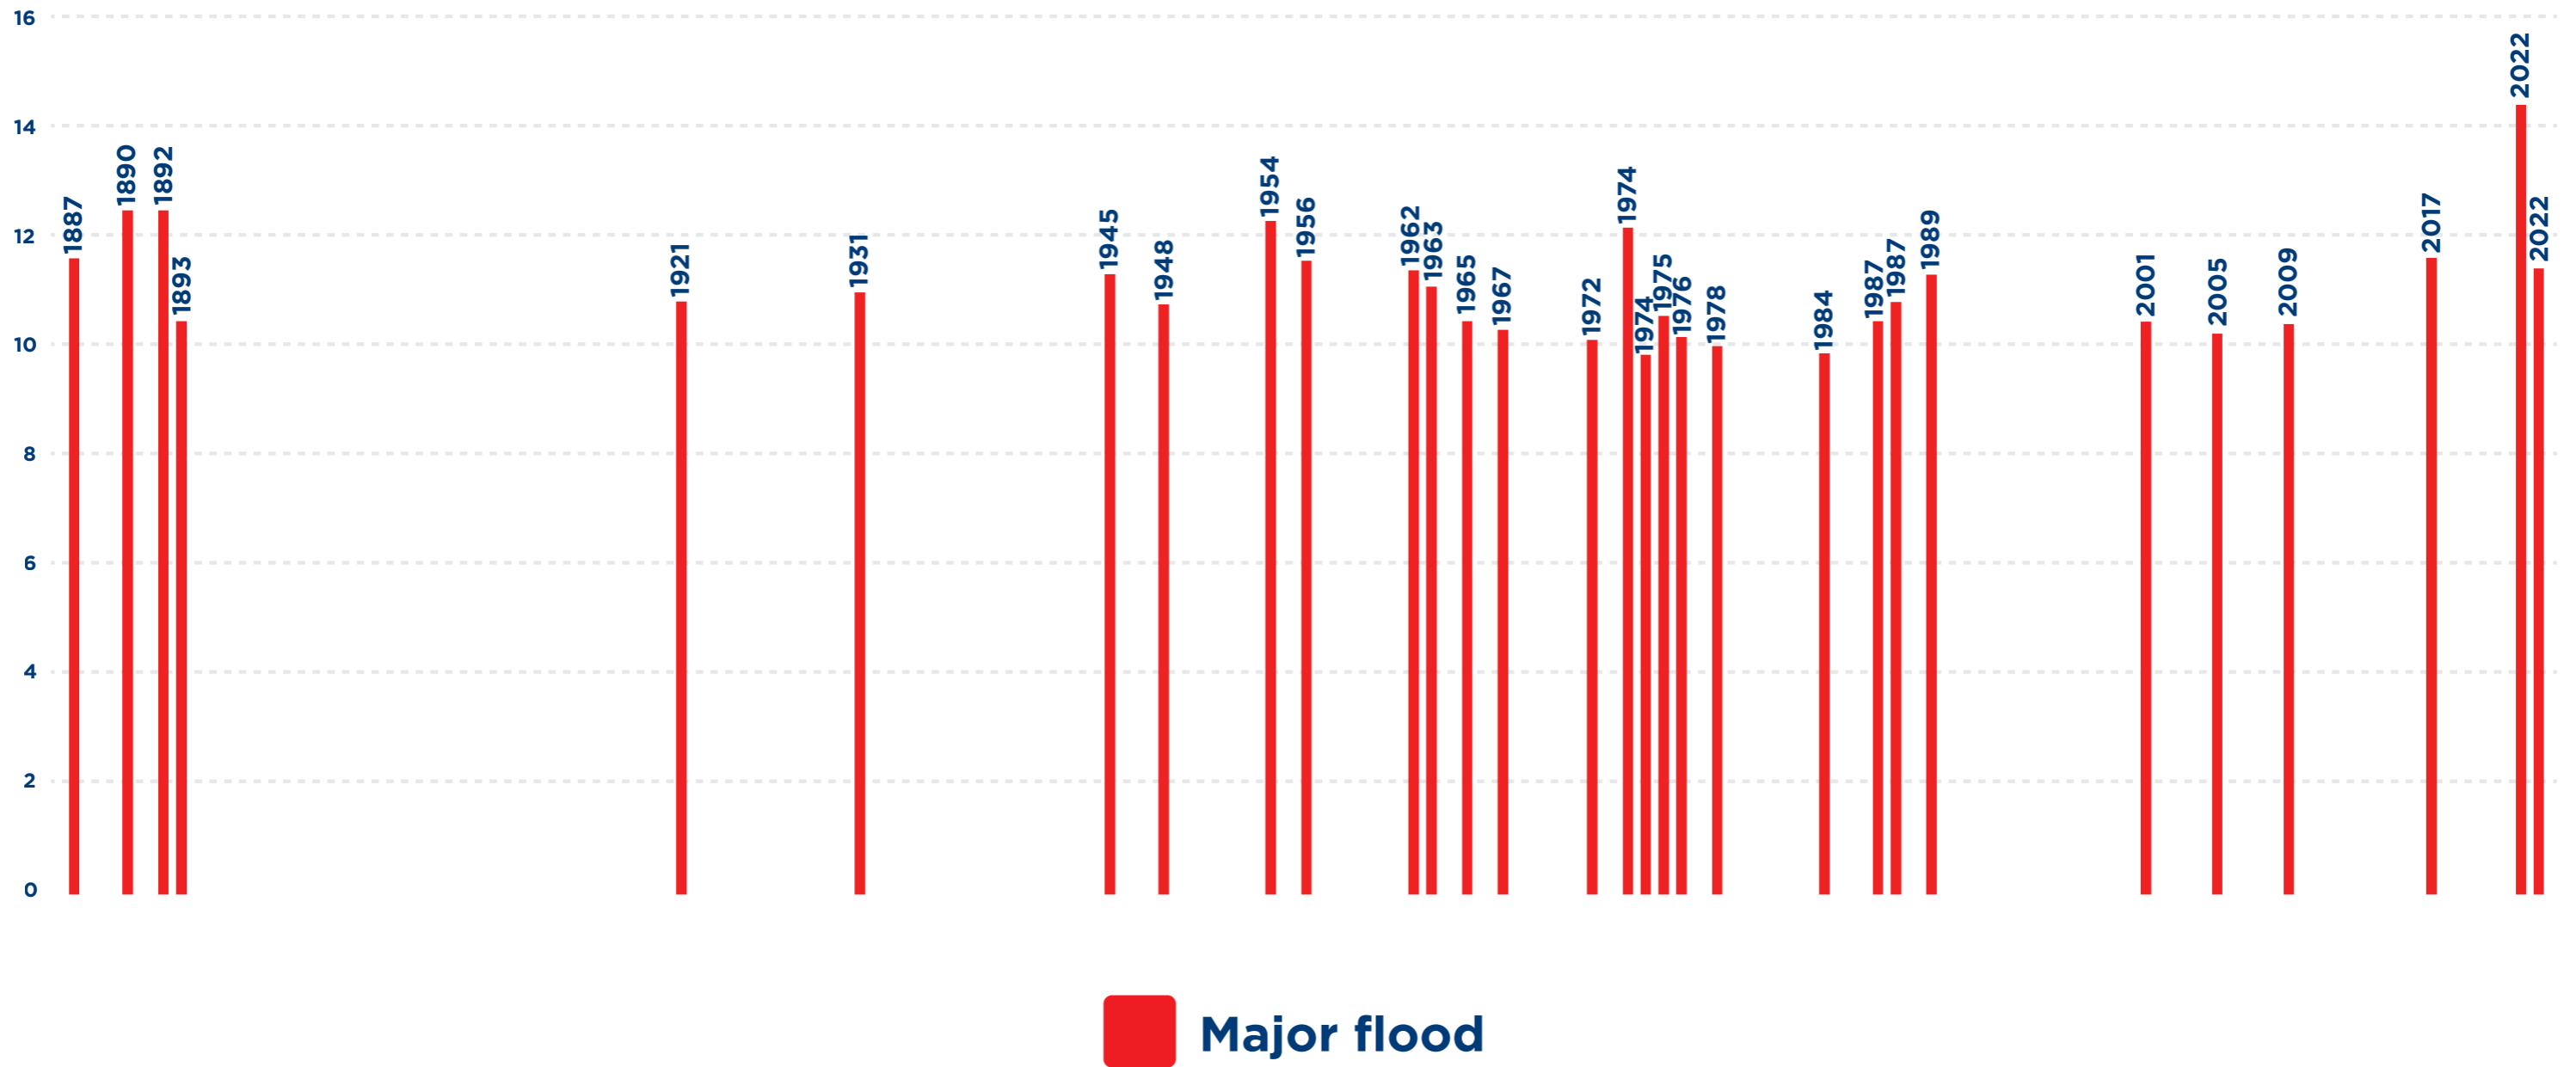

LISMORE FLOOD LEVELS

Peak flood height (m)

Height at Wilsons River, Lismore (Rowing Club Gauge)

History of Major flood events in Lismore

Height at Wilsons River, Lismore (Rowing Club Gauge)