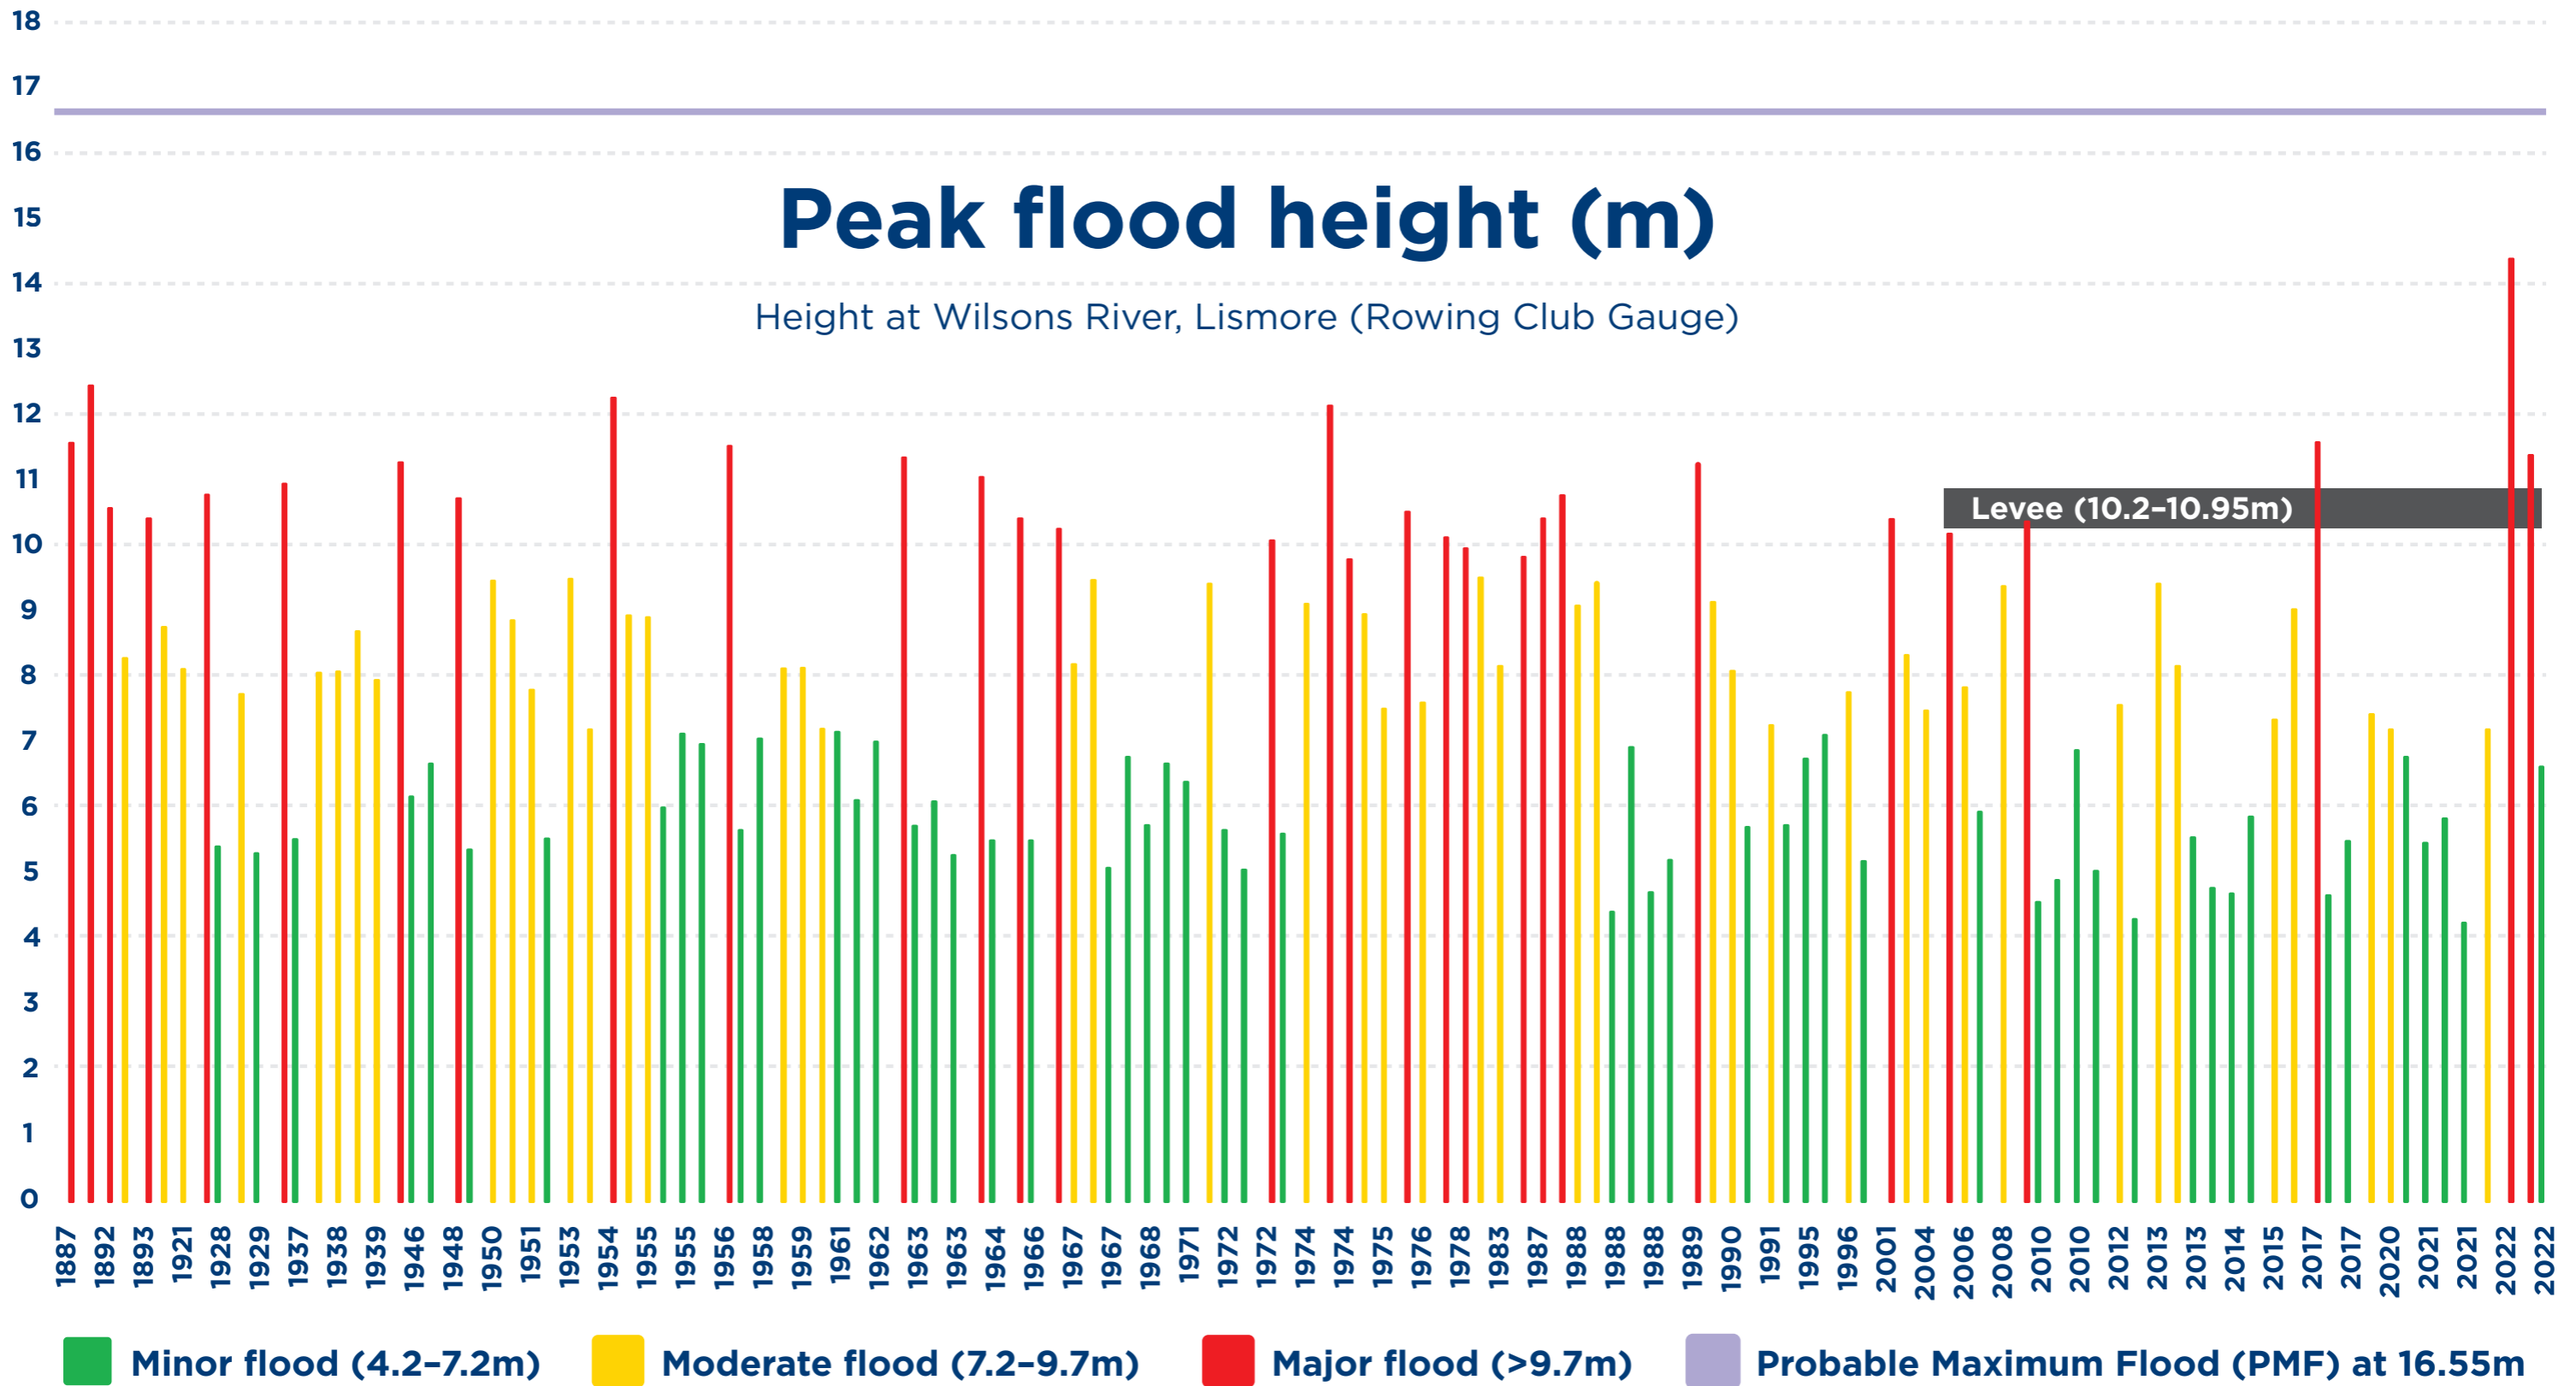

LISMORE FLOOD LEVELS

Peak flood height (m)

Height at Wilsons River, Lismore (Rowing Club Gauge)

History of Major flood events in Lismore

Height at Wilsons River, Lismore (Rowing Club Gauge)