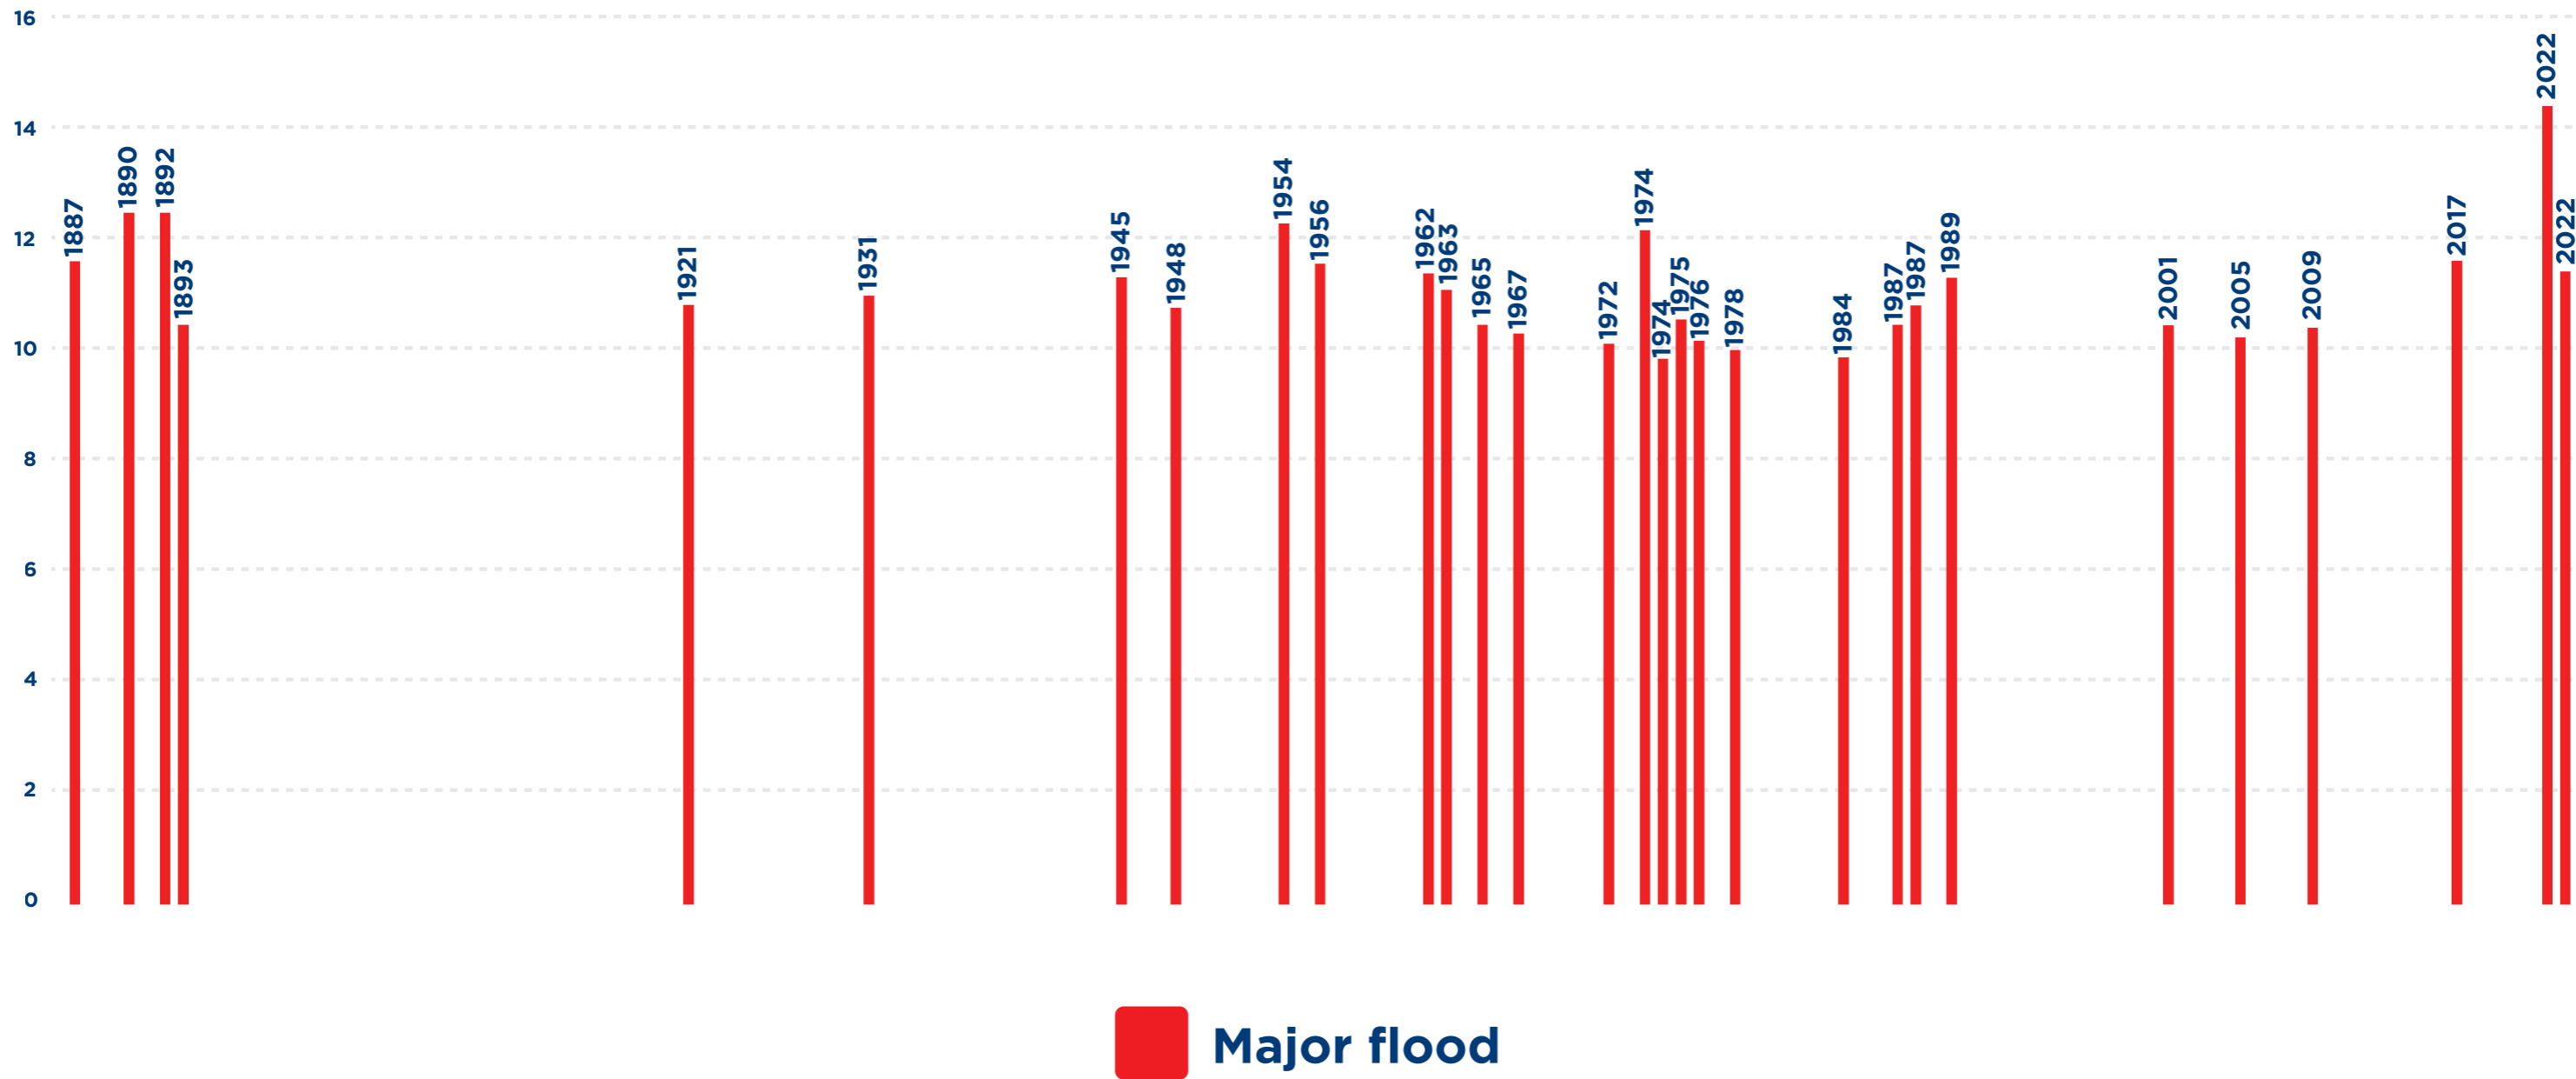

LISMORE FLOOD LEVELS

Peak flood height (m)

Height at Wilsons River, Lismore (Rowing Club Gauge)

History of Major flood events in Lismore

Height at Wilsons River, Lismore (Rowing Club Gauge)