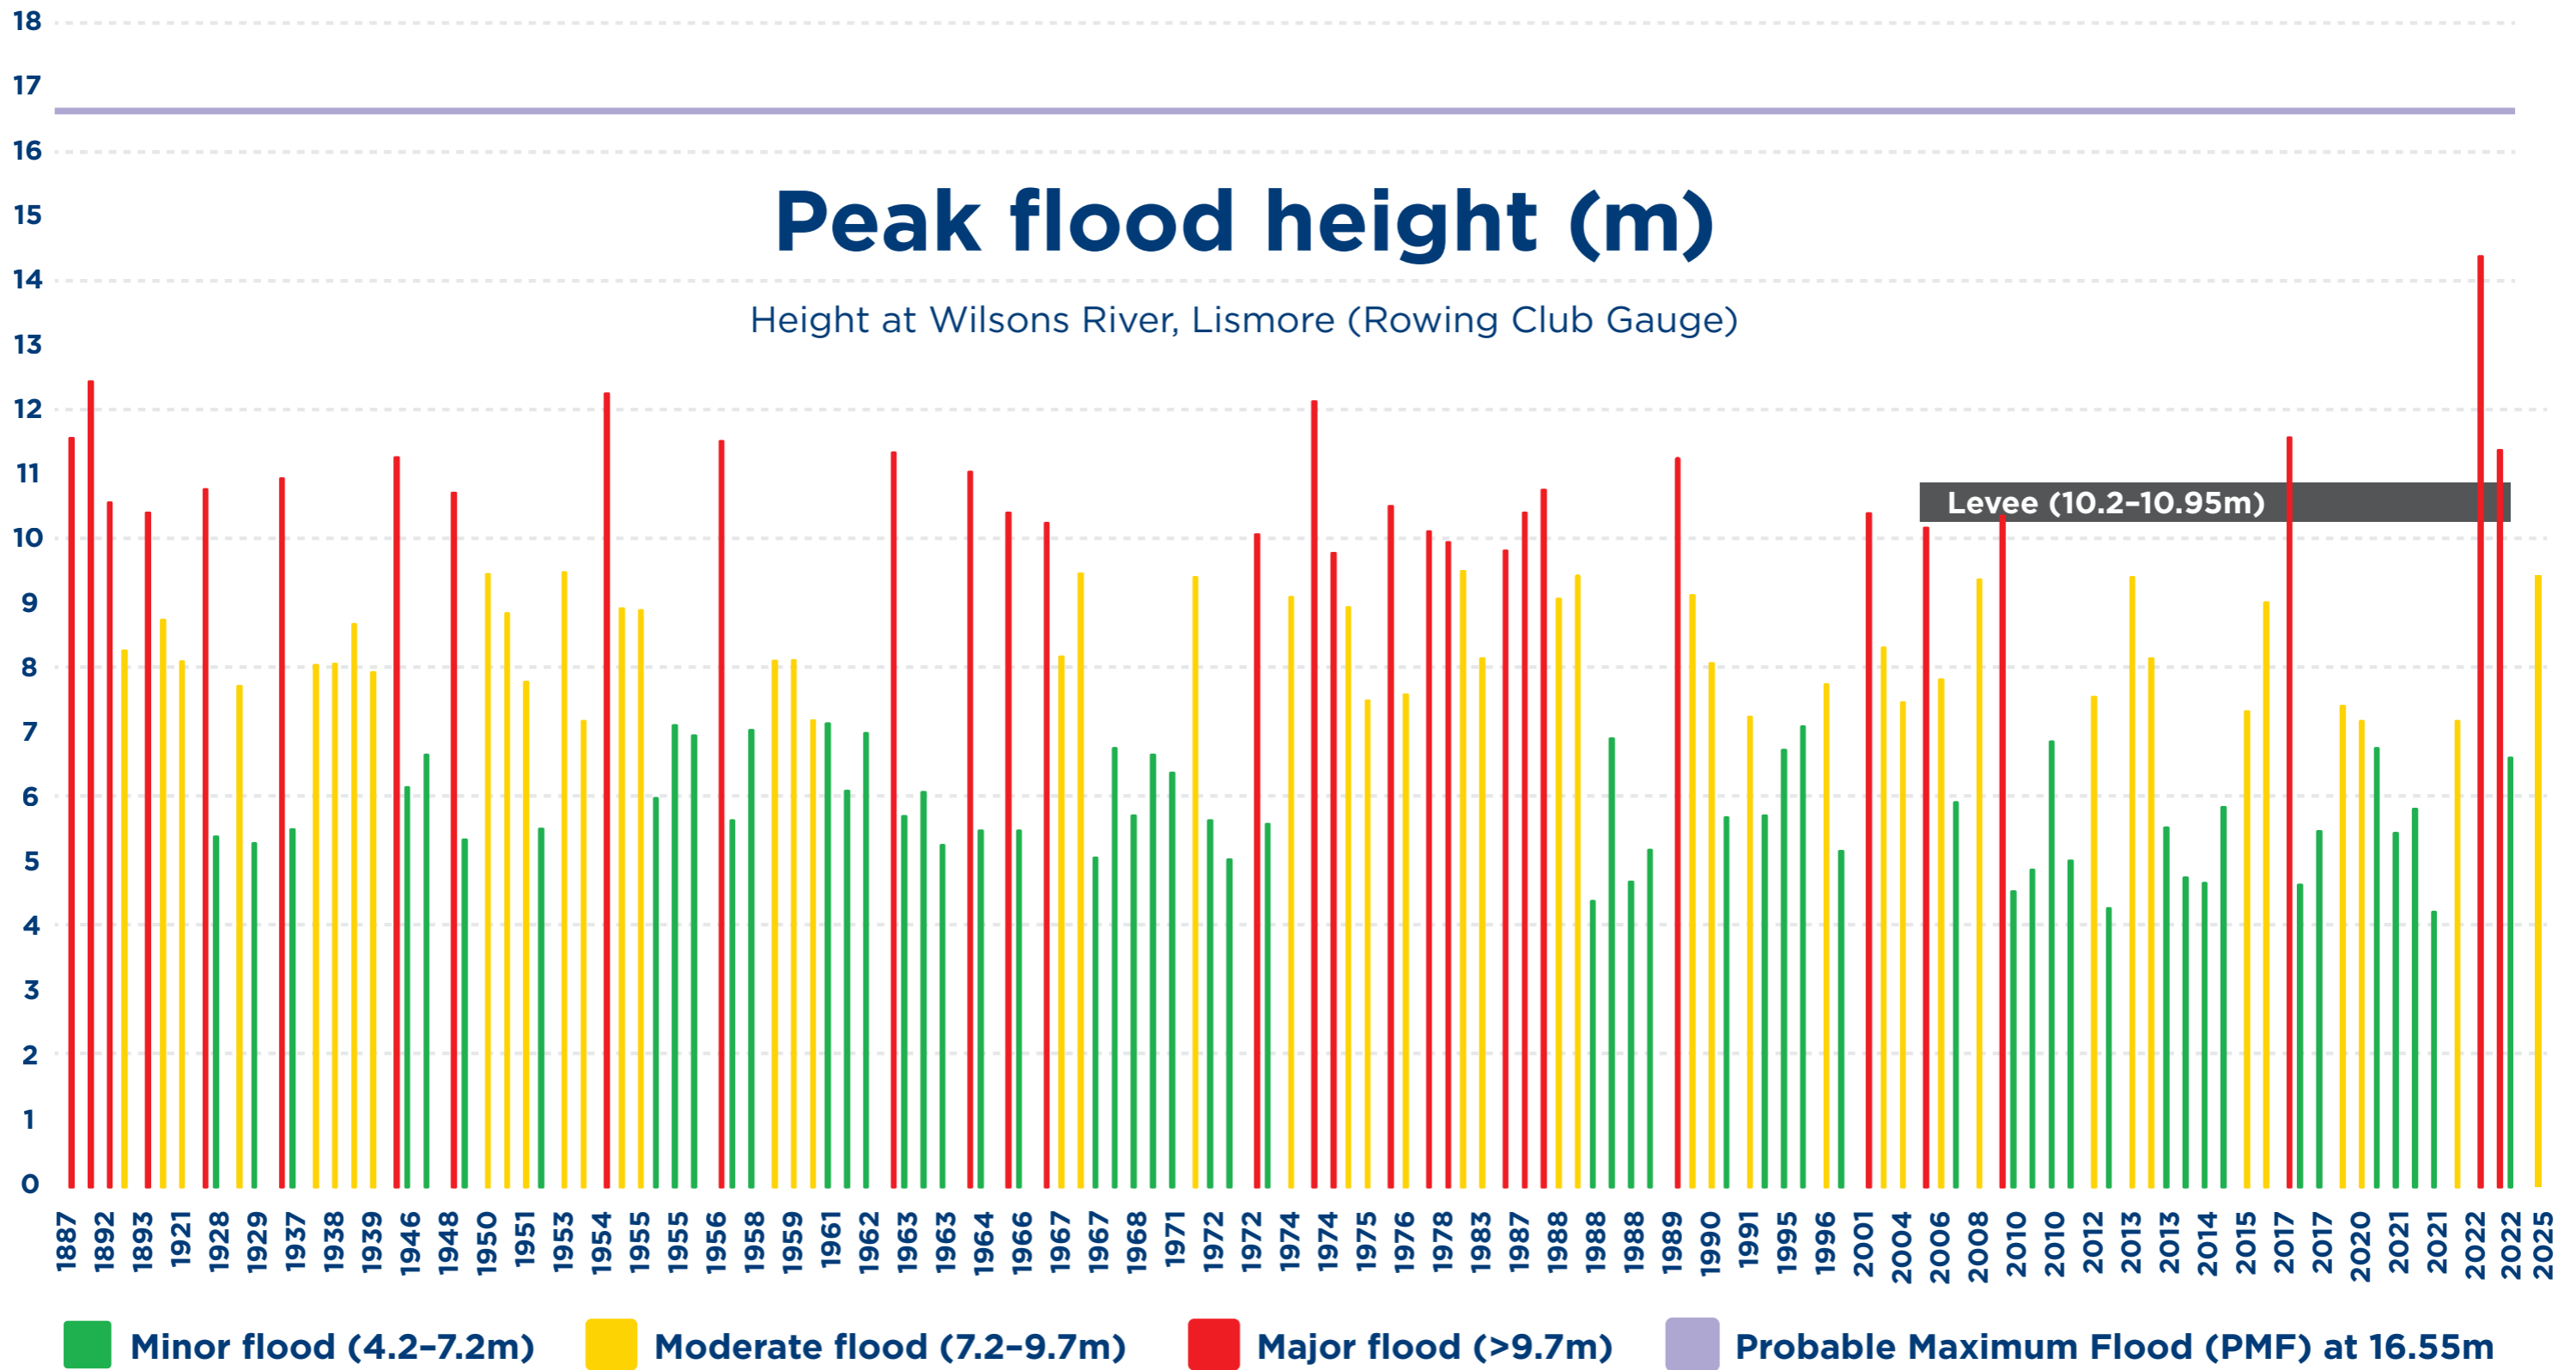

LISMORE FLOOD LEVELS

Peak flood height (m)

Height at Wilsons River, Lismore (Rowing Club Gauge)

History of Major flood events in Lismore

Height at Wilsons River, Lismore (Rowing Club Gauge)